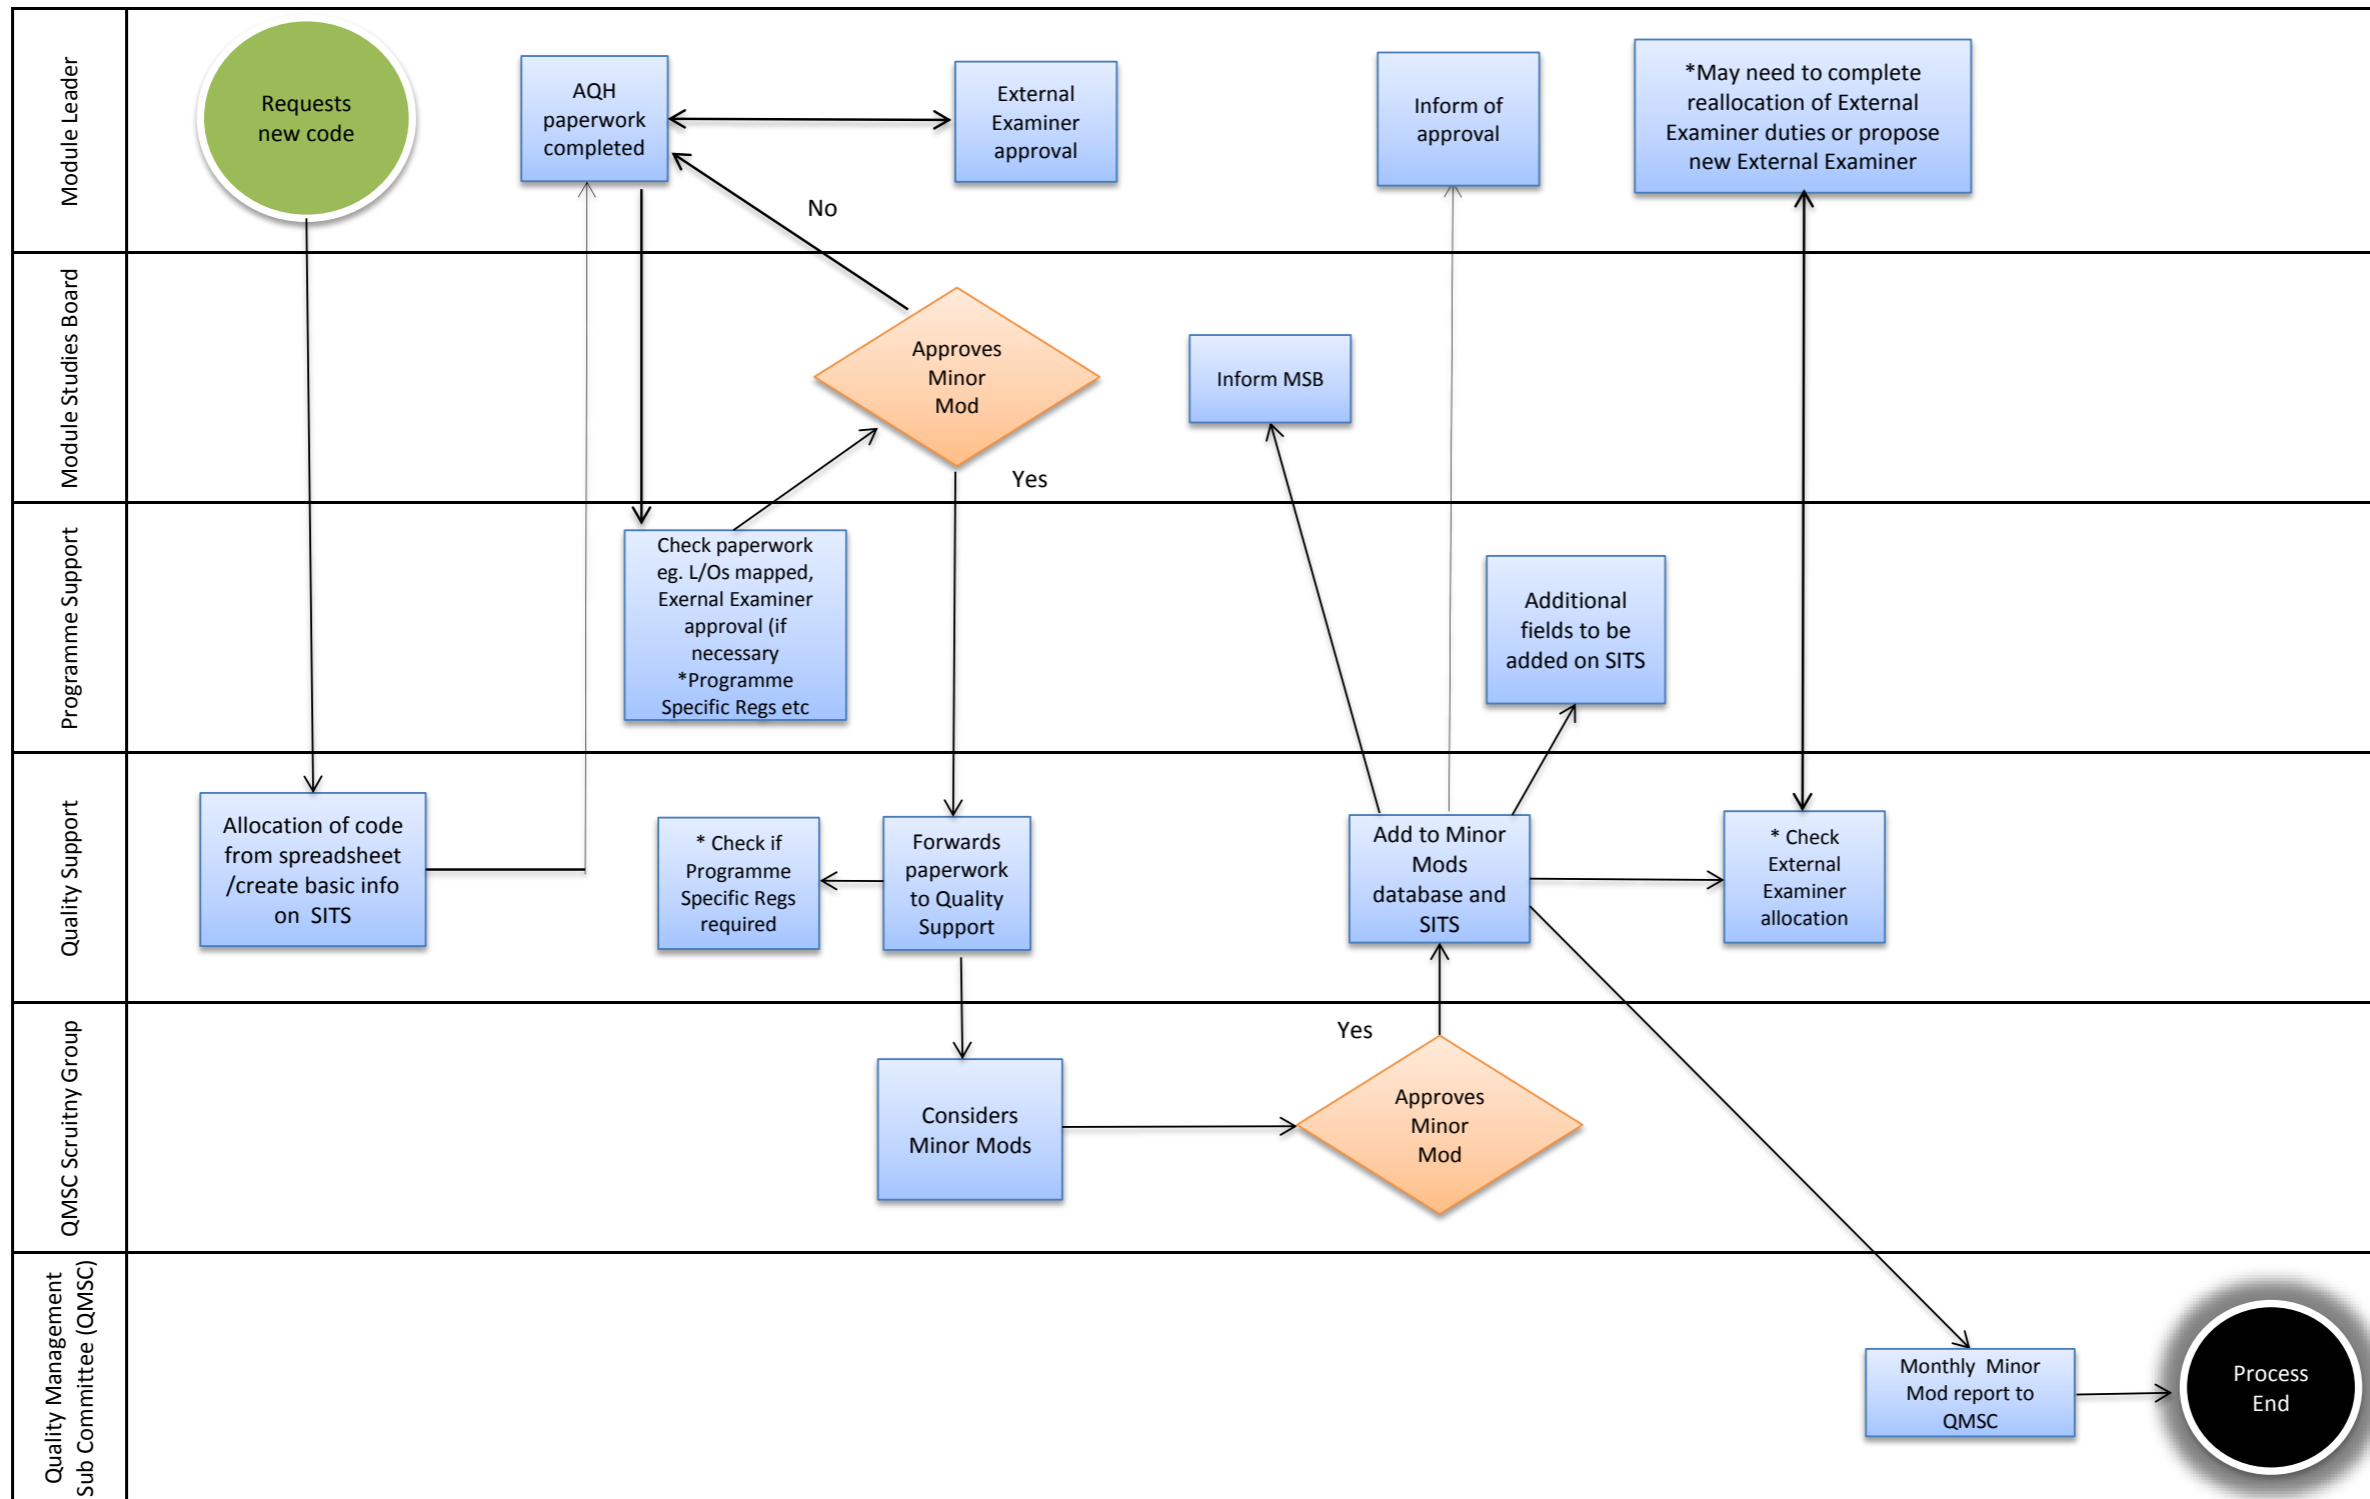

Process Flow - Module Creation

KEY	
	Process Start
	Task
	Decision
	End of Process